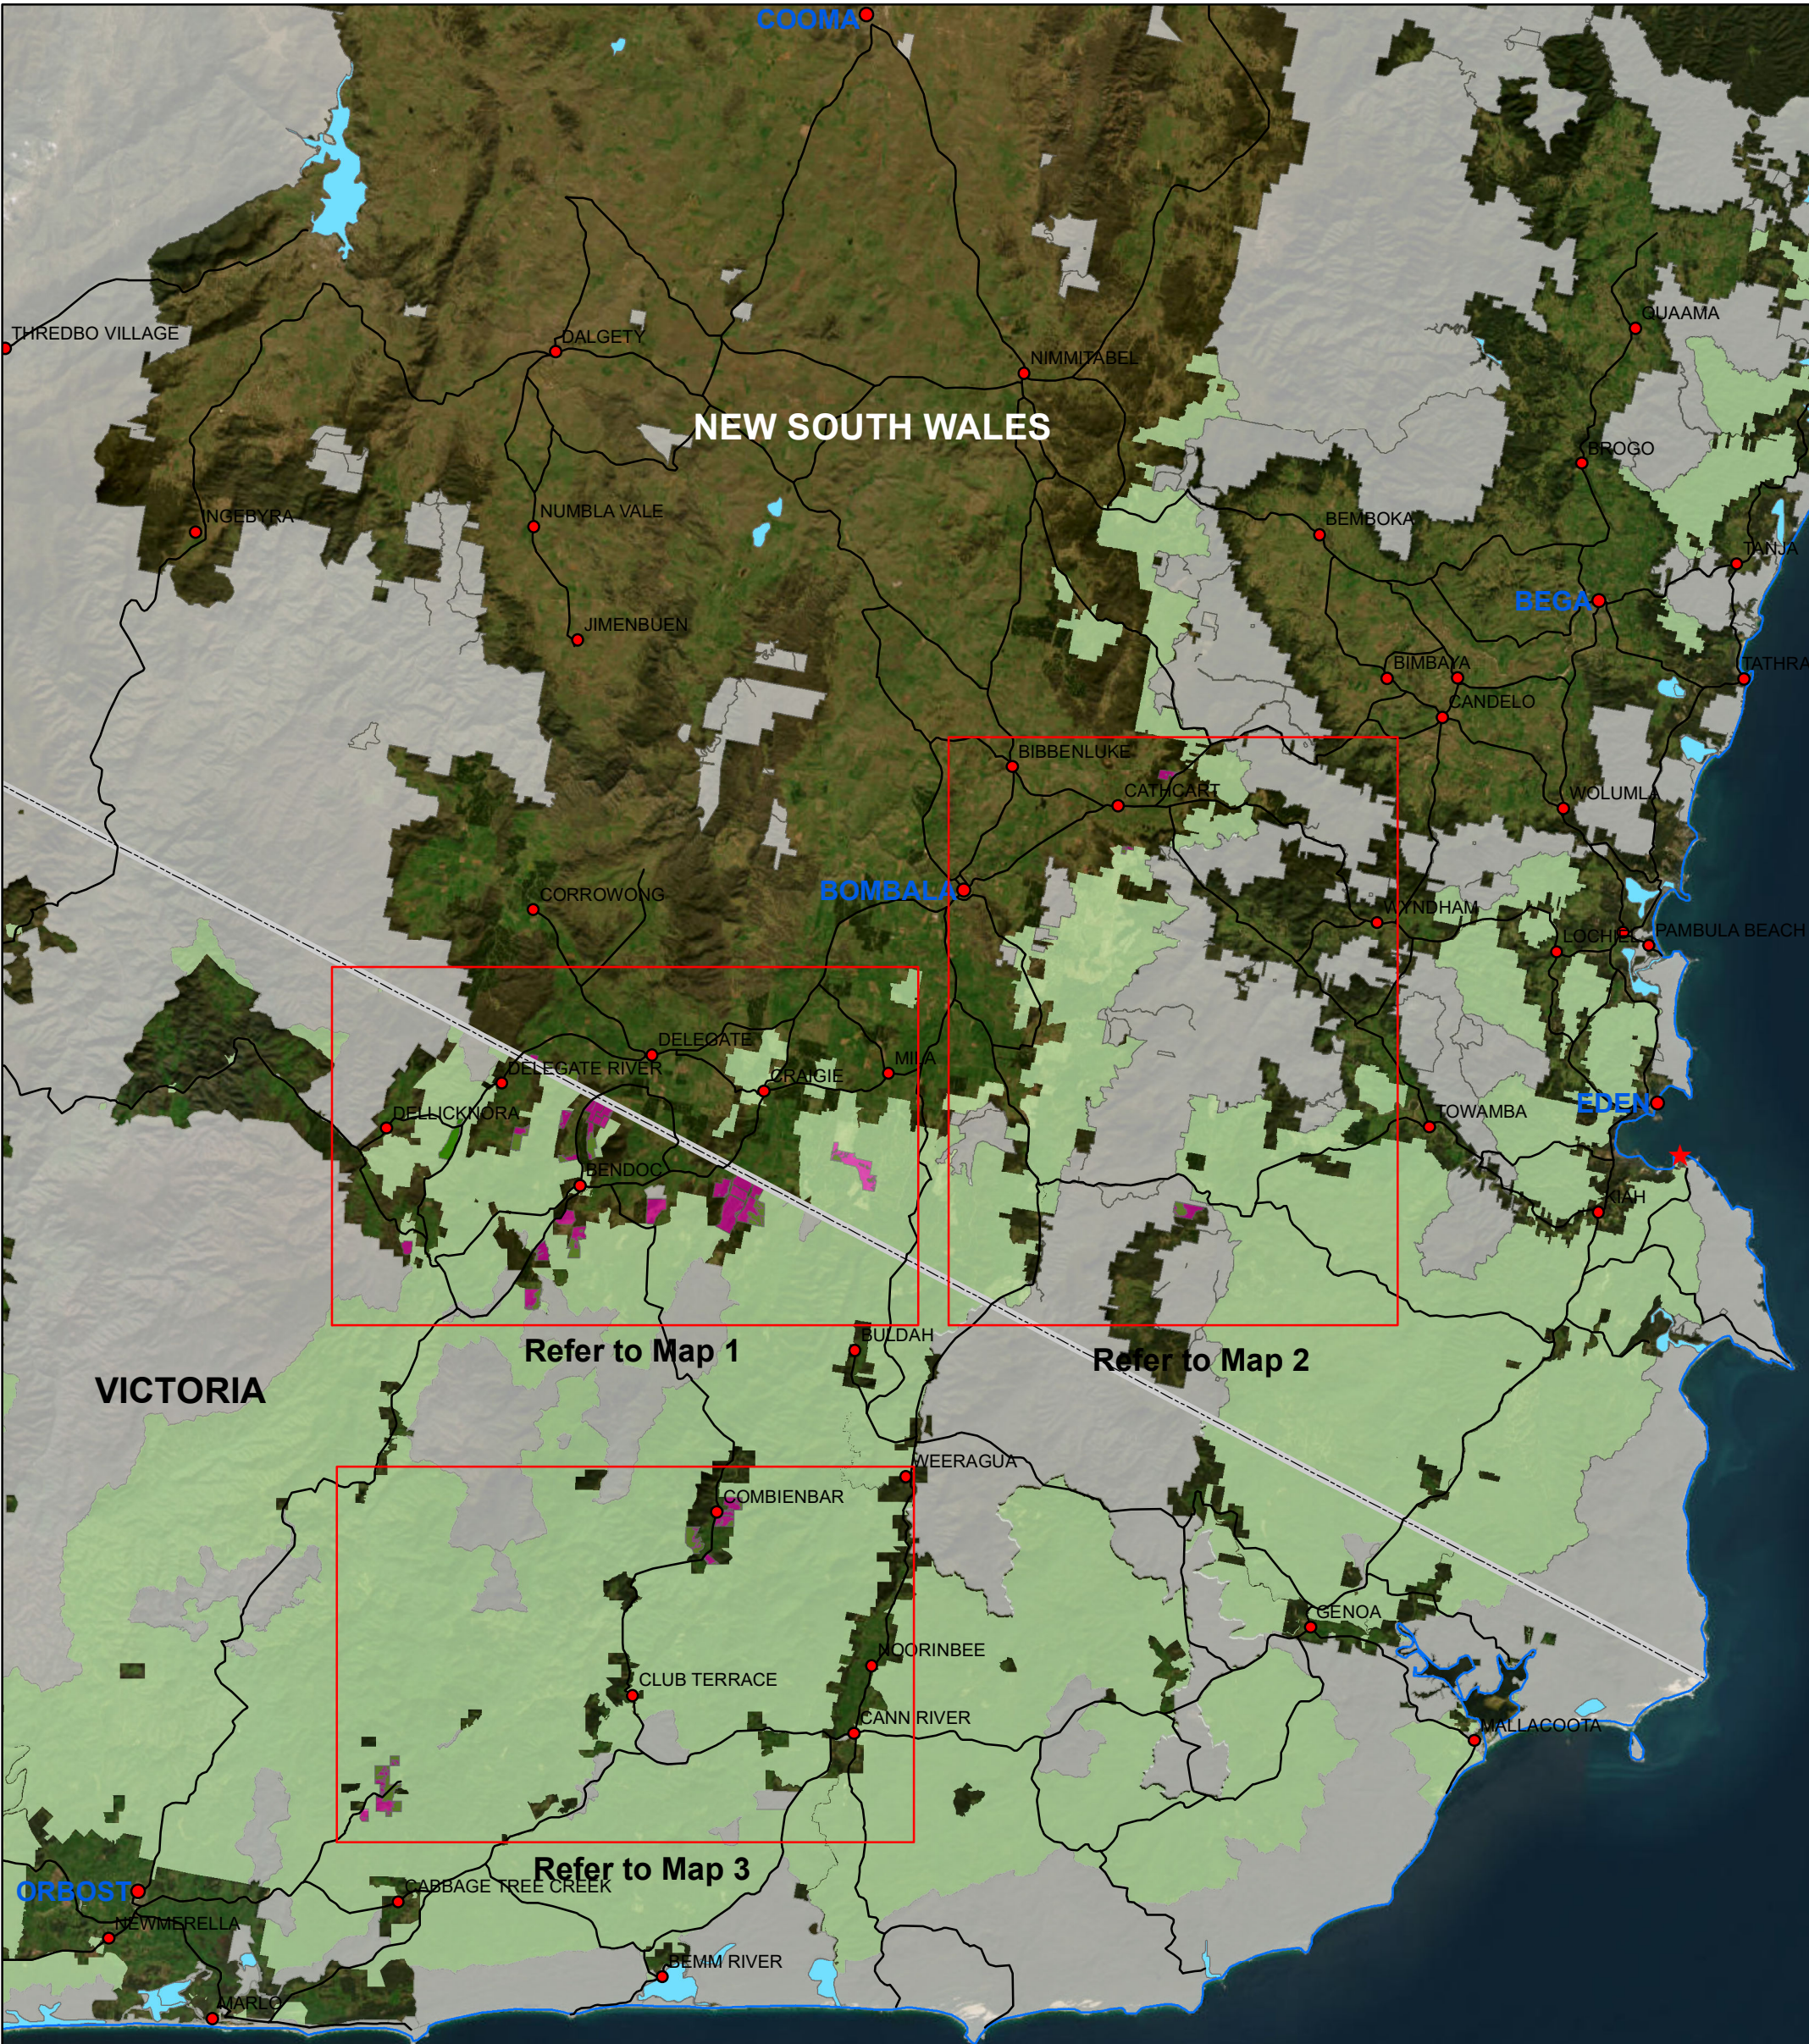

Pentarch Forestry DFA - Mainland Sapphire Forests Overview

Source: Esri, Maxar, Earthstar Geographics, and the GIS User Community

0 6 12 18 24 30
Kilometres

1:550,000 (when printed at A3)

Map prepared by E Hansen
Revised 30/06/2023

	FMU - Mainland Hardwood Plantation		State Forest		Towns		ANWE Millsite
	FMU - Mainland Native Forest		National Park estate		Major Roads		NSW/Vic Border