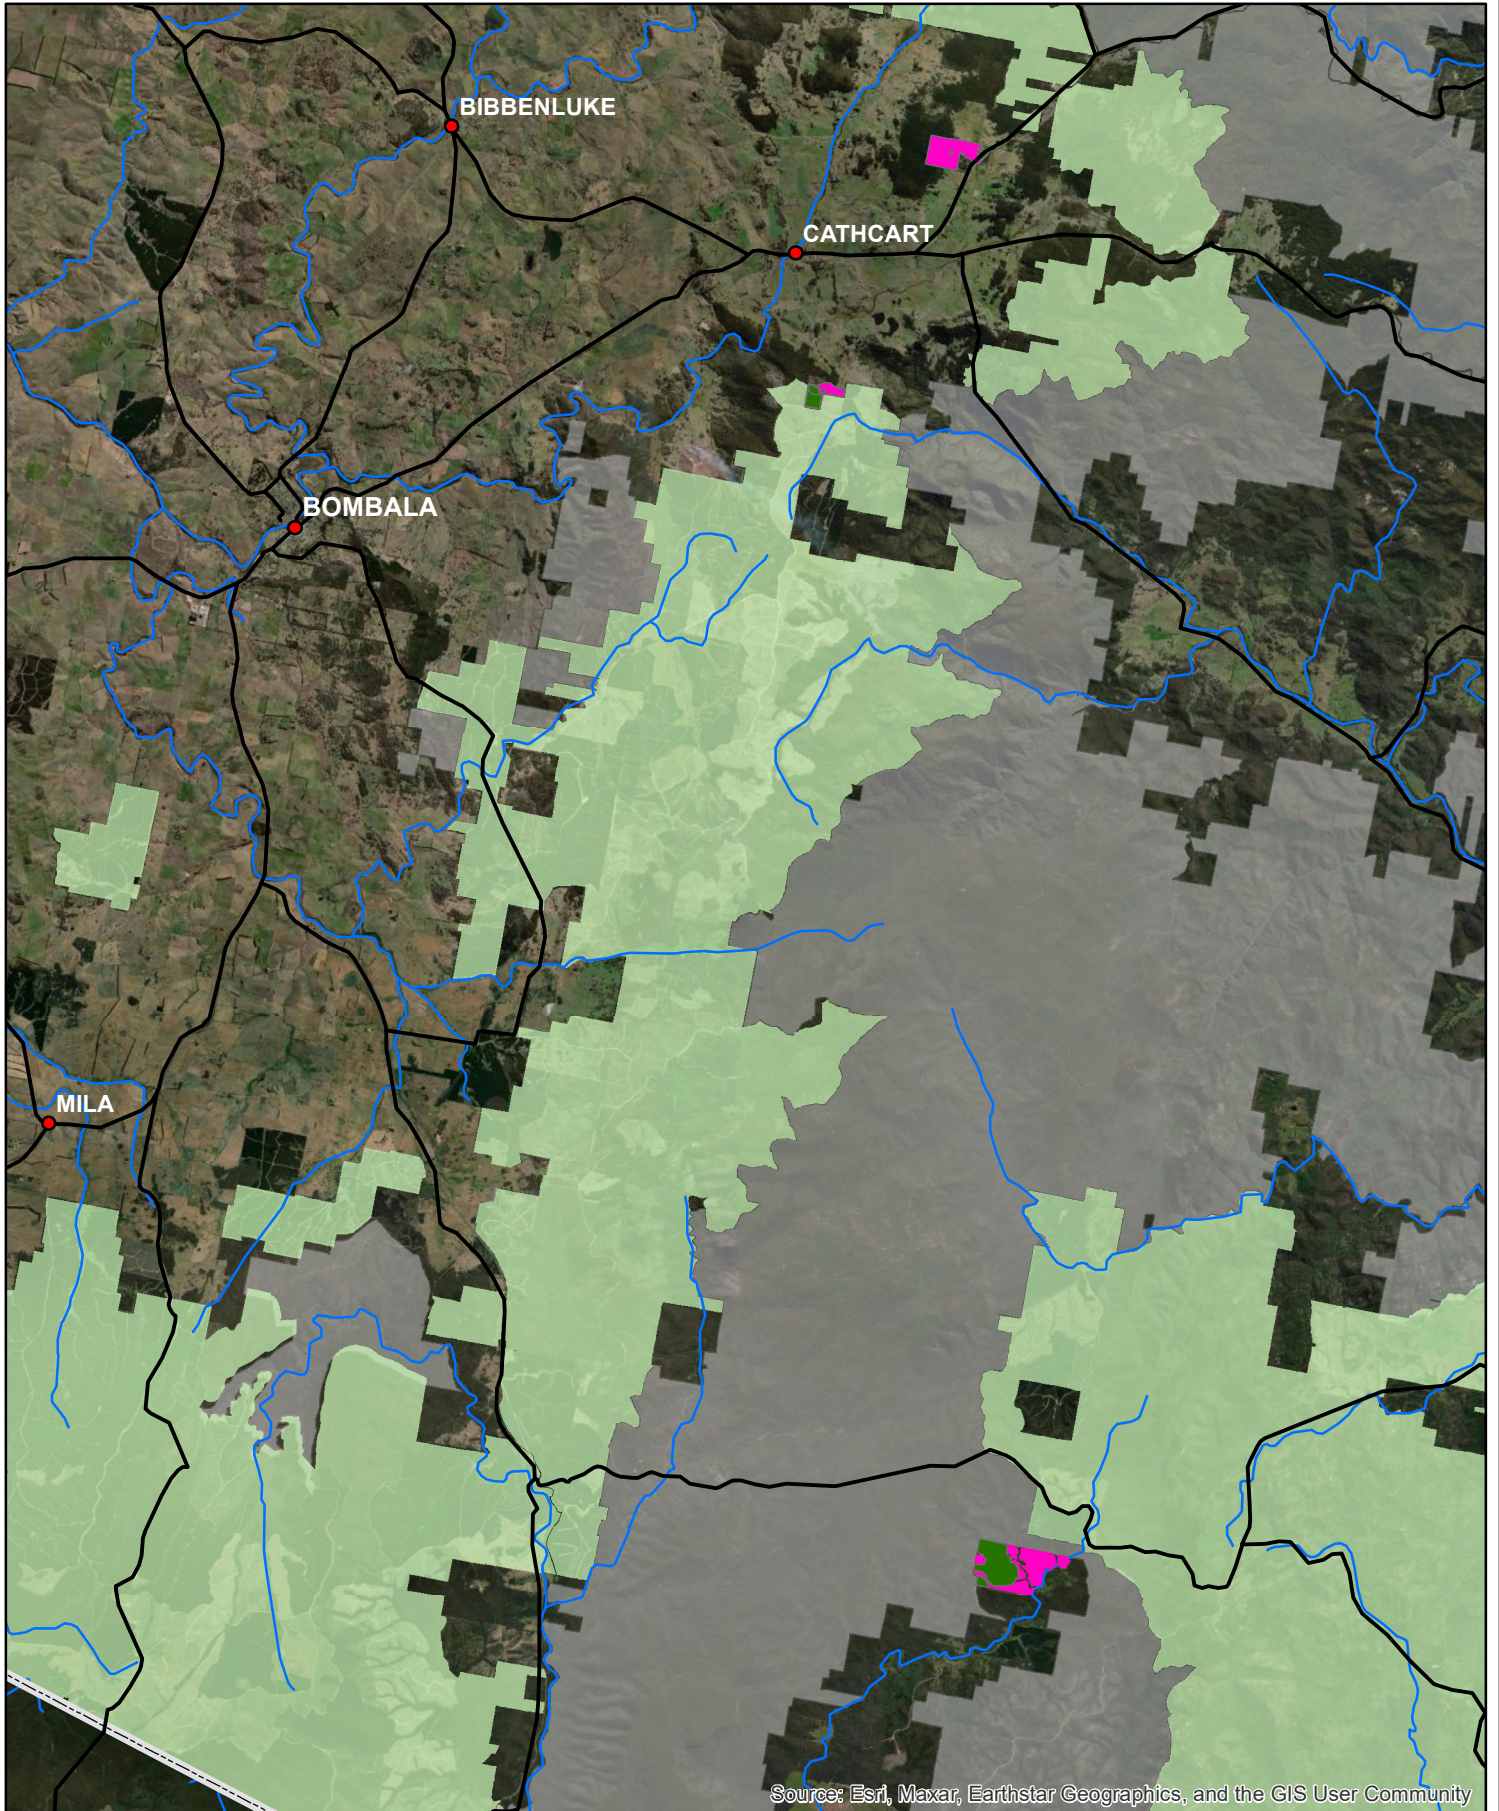

Pentarch Forestry DFA - Mainland Sapphire Forests Map 2 - Cathcart, Nungatta NSW

Source: Esri, Maxar, Earthstar Geographics, and the GIS User Community

0 5 10
Kilometres

1:200,000 (when printed at A4)

Map prepared by E Hansen

Revised 30/06/2023

- | | | | |
|---|------------------------------------|---|----------------|
|  | FMU - Mainland Hardwood Plantation |  | Towns |
|  | FMU - Mainland Native Forest |  | Major Roads |
|  | State Forest |  | Waterways |
|  | National Park |  | NSW/Vic Border |