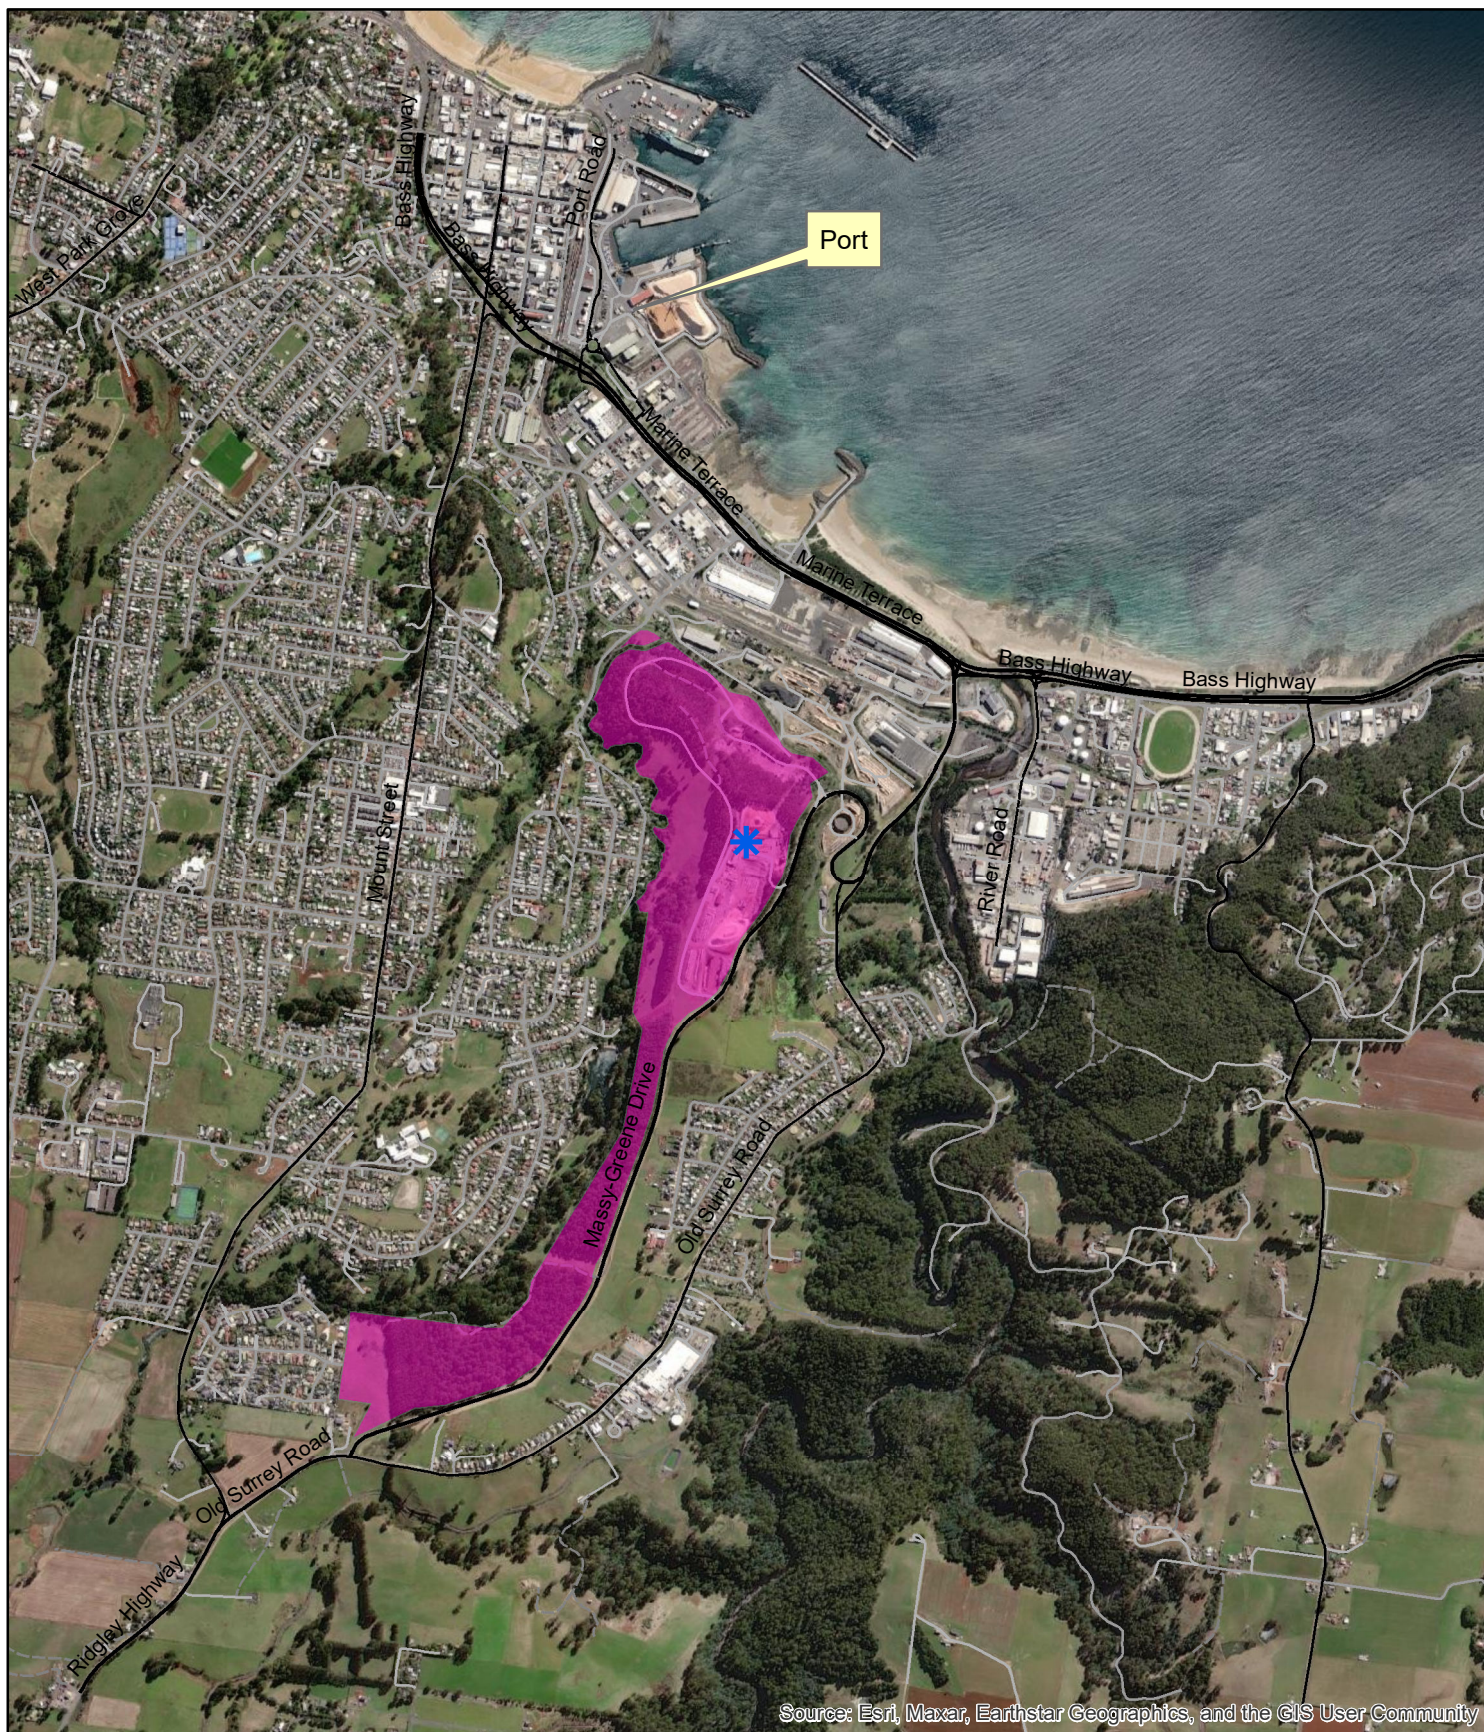

Pentarch Forestry DFA Burnie, Tasmania

Source: Esri, Maxar, Earthstar Geographics, and the GIS User Community

0 0.2 0.4 0.6 0.8 1
Kilometres

1:25,000 (when printed at A4)

Map revised 16/12/2021
and drawn by E.Hansen