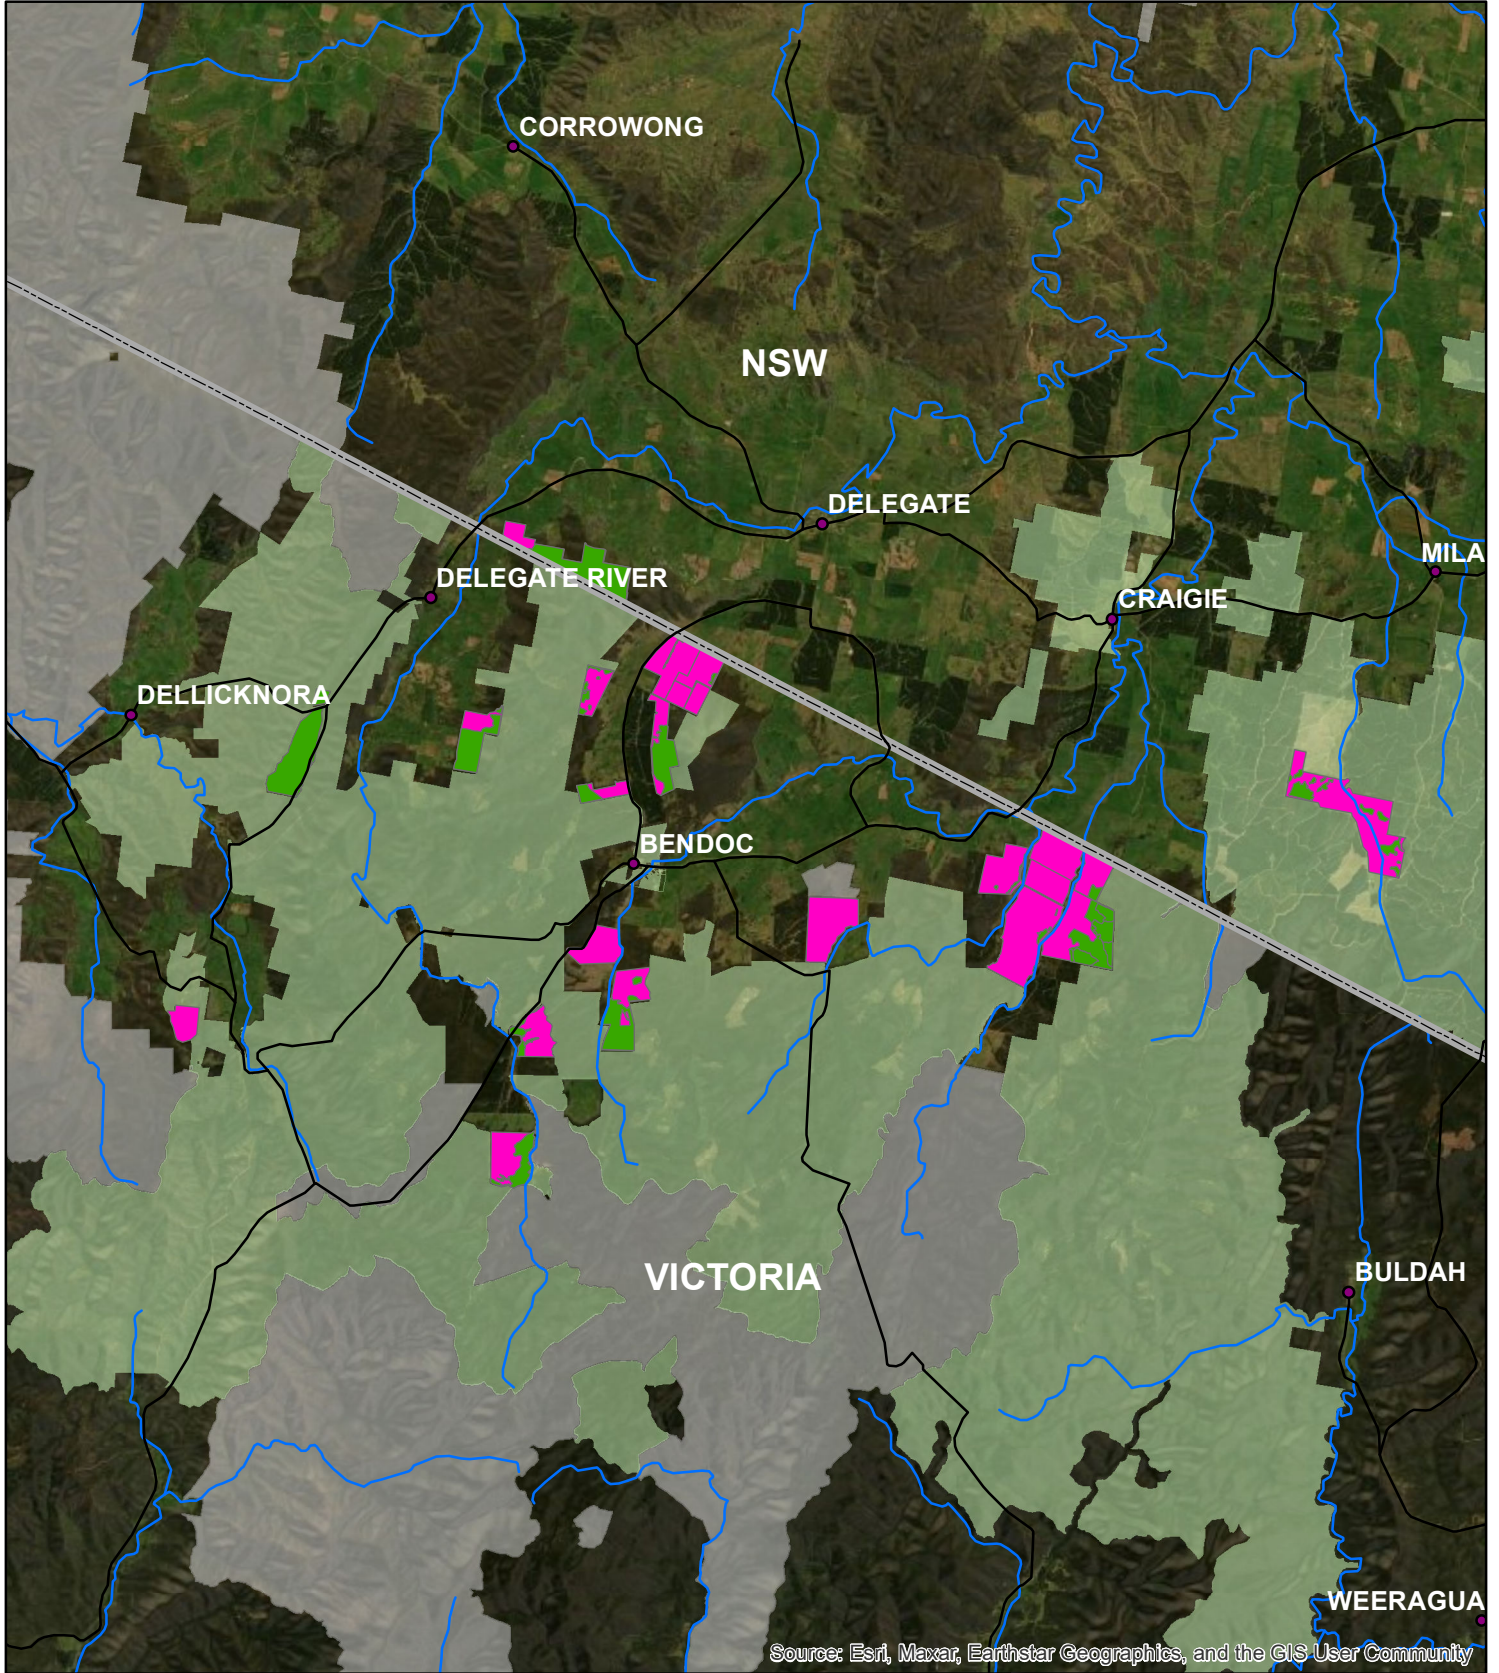

Pentarch Forestry DFA - Mainland Sapphire Forests

Map 1 - Mila, Delegate - NSW Bendoc - Victoria

PENTARCH
FORESTRY

Source: Esri, Maxar, Earthstar Geographics, and the GIS User Community

0 5 10
Kilometres

1:250,000 (when printed at A4)

Map prepared by E Hansen

Revised: 18/10/2022

- | | |
|------------------------------------|----------------|
| FMU - Mainland Hardwood Plantation | Towns |
| FMU - Mainland Native Forest | Major Roads |
| State Forest | NSW/Vic Border |
| National Park | Waterways |